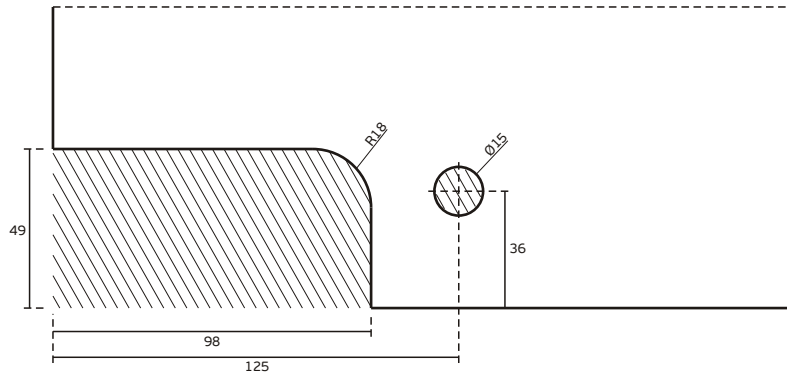

PF200Q

Pivot Patch Fitting Set with Adjustable Spring Closing Force

Glass Cut-out

Tools required