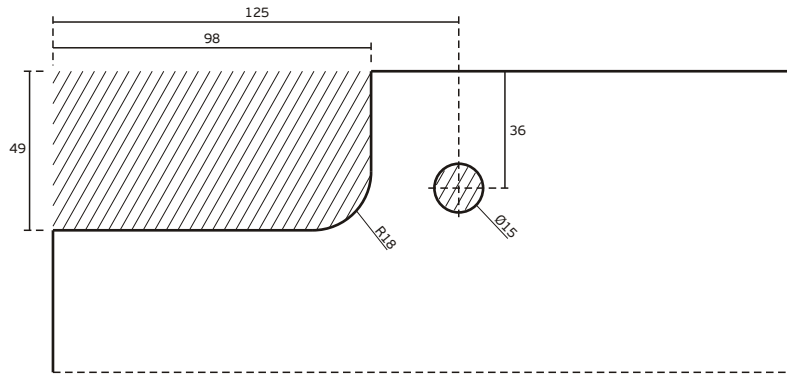

PF200Q

Pivot Patch Fitting Set with Adjustable Spring Closing Force

Glass Cut-out

Tools required